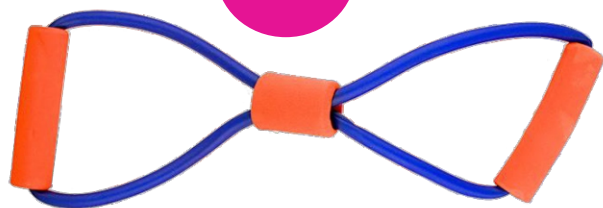

COMBA FUNCIONAL PVC

Ref. 320020

4,25€

COMBA GRIP SOFTEE

Ref.320021

DEPORTE EN CASA

3,58€

EXPANSOR OCHO

Ref 320085

9,64€

**RUEDA ABDOMINAL DOBLE
SOFTEE**

Ref 0024432

37,12€

**KETTLEBELL AJUSTABLE
SOFTEE**

Ref 0024302

2,72€